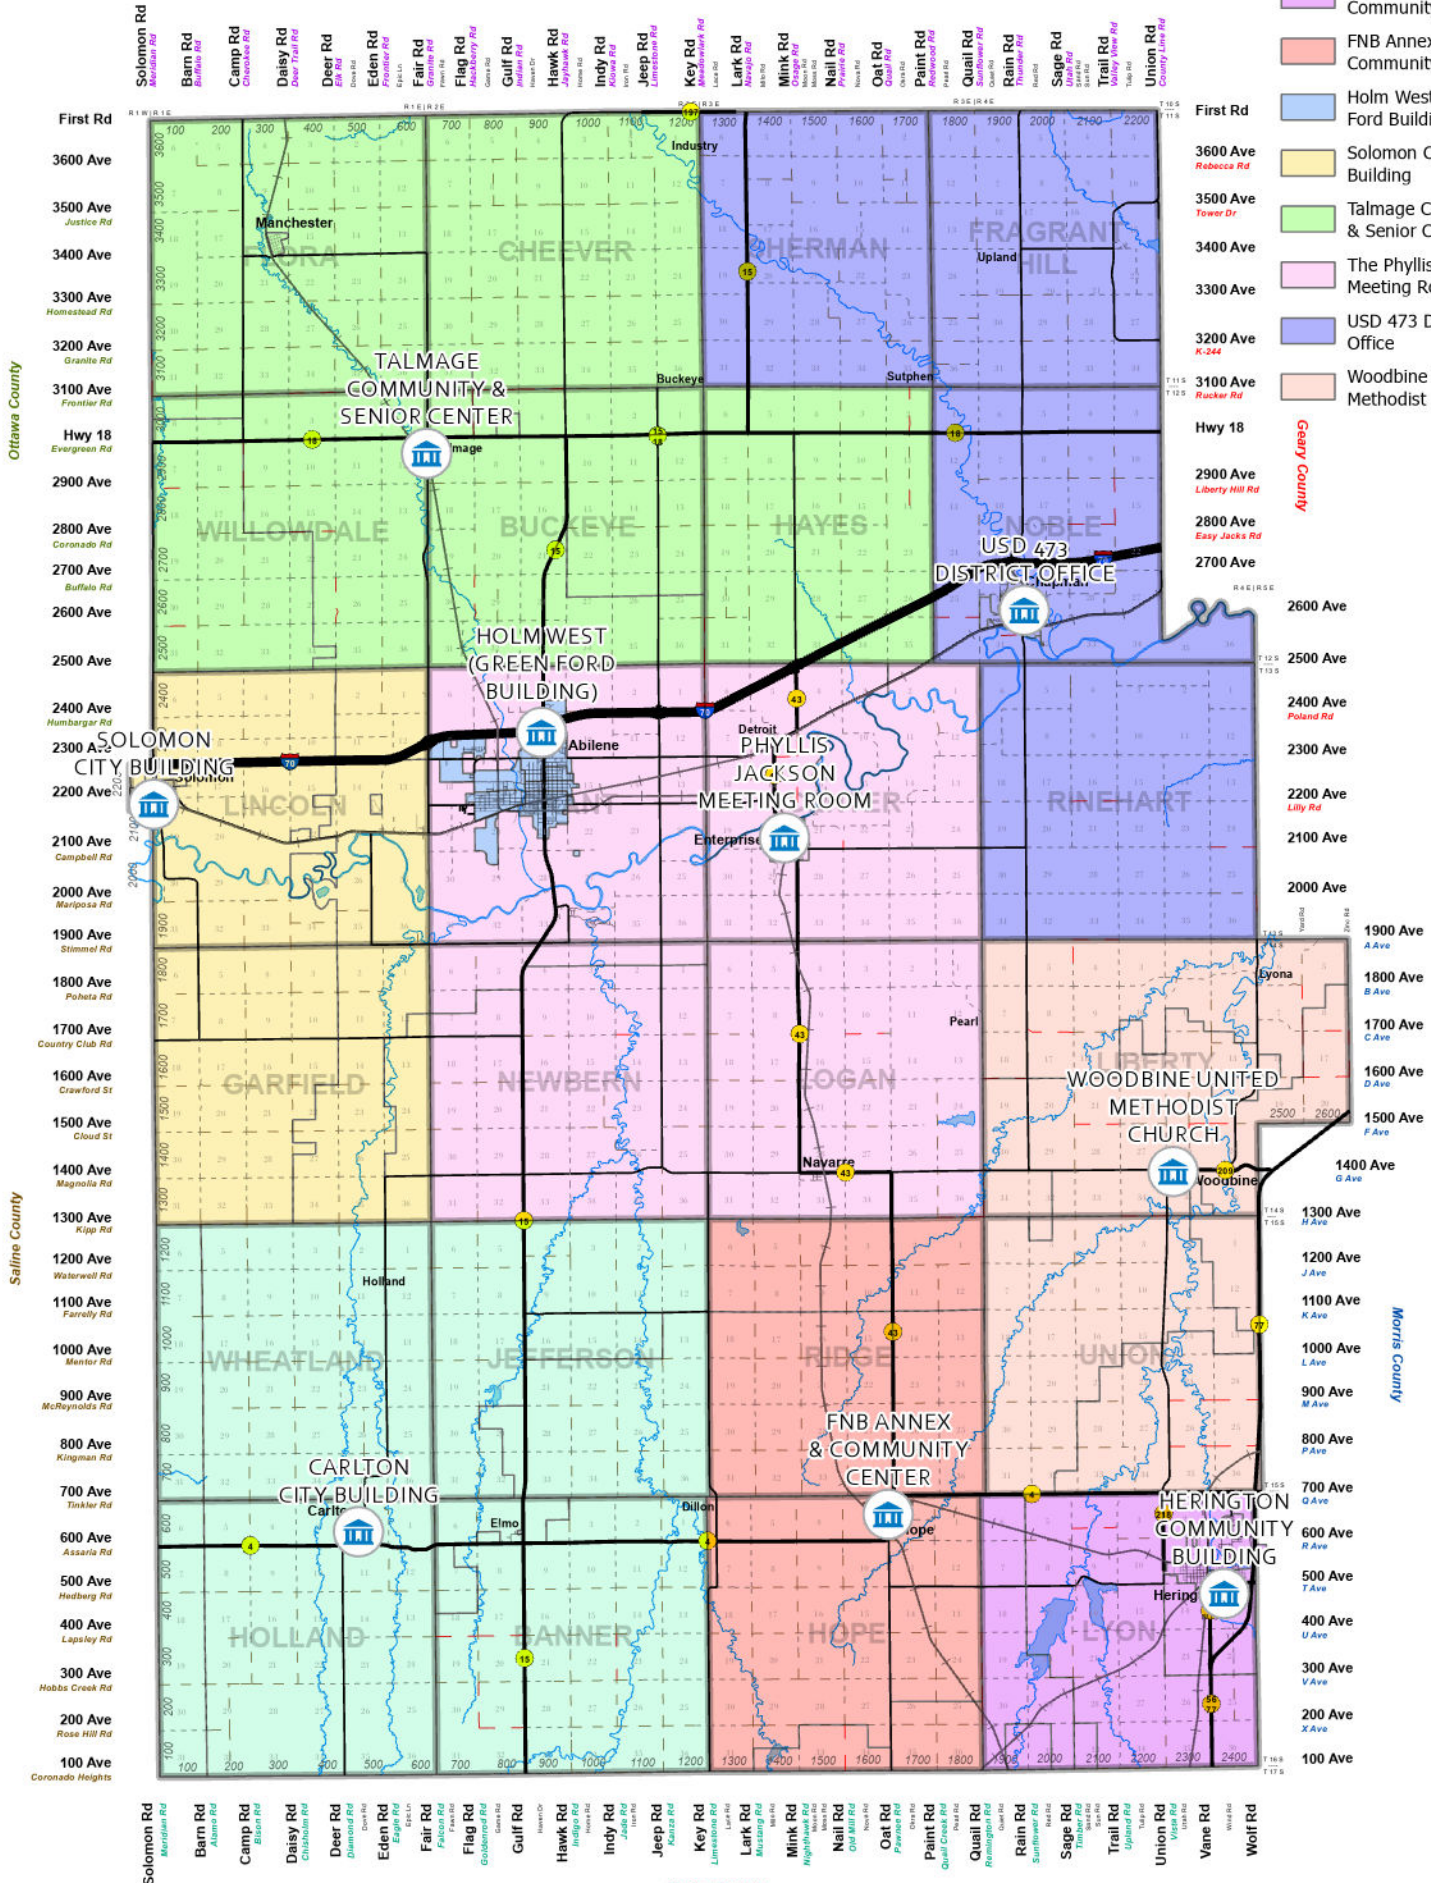

Dickinson County Polling Locations

Clay County

Polling Locations

- Carlton City Building
- Herington Community Building
- FNB Annex & Community Center
- Holm West (Green Ford Building)
- Solomon City Building
- Talmage Community & Senior Center
- The Phyllis Jackson Meeting Room
- USD 473 District Office
- Woodbine United Methodist Church